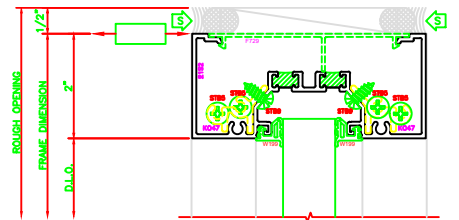

402 O.G. JAMB
 SERIES: 403X - 2" X 4 1/2"
 SHEARBLOCK

606 O.G. VERTICAL
 SERIES: 403X - 2" X 4 1/2"
 SHEARBLOCK

607 O.G. H.D. VERTICAL
 SERIES: 403X - 2" X 4 1/2"
 SHEARBLOCK

608 O.G. EXPANSION VERTICAL
 SERIES: 403X - 2" X 4 1/2"
 SHEARBLOCK

103 O.G. HEAD
 SERIES: 403X - 2" X 4 1/2"
 SHEARBLOCK

503 O.G. HORIZONTAL
 SERIES: 403X - 2" X 4 1/2"
 SHEARBLOCK

203 O.G. SILL
 SERIES: 403X - 2" X 4 1/2"
 SHEARBLOCK